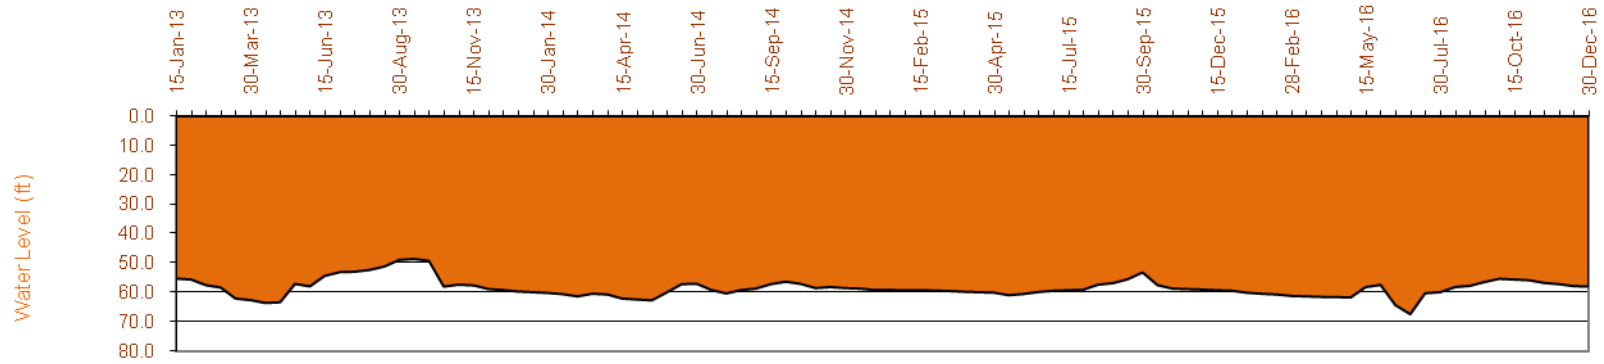

Static Water Level
Dist. Chapai Nawabganj, Upa. : Gomostapur, Union : Gomostapur
Mou. : Khairabad, J.L. No. 160, Plot No. 400/71