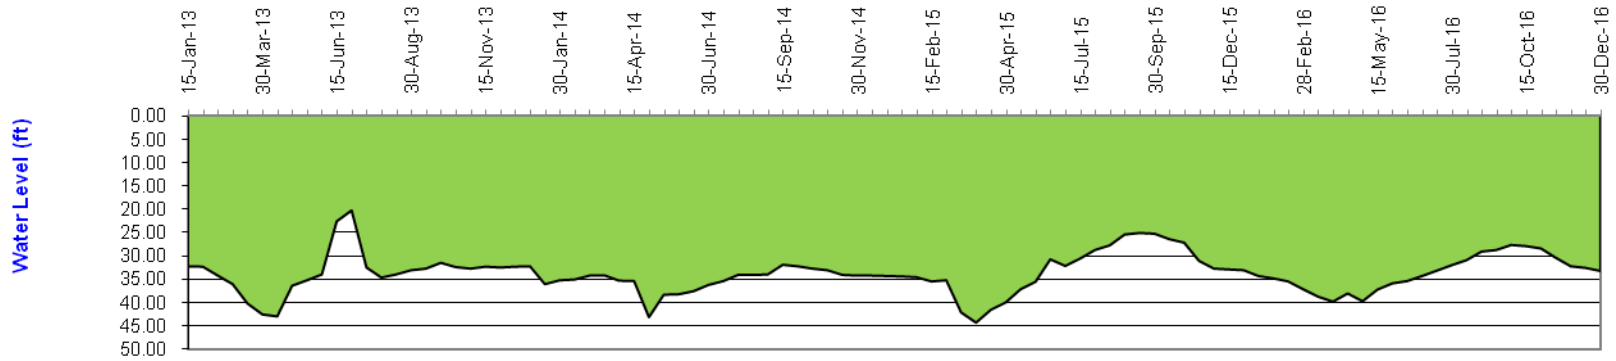

Static Water Level
Dist. Naogaon, Upa. : Patnitala, Union : Patnitala
Mou. : Balugha, J.L. No. 179, Plot No.193