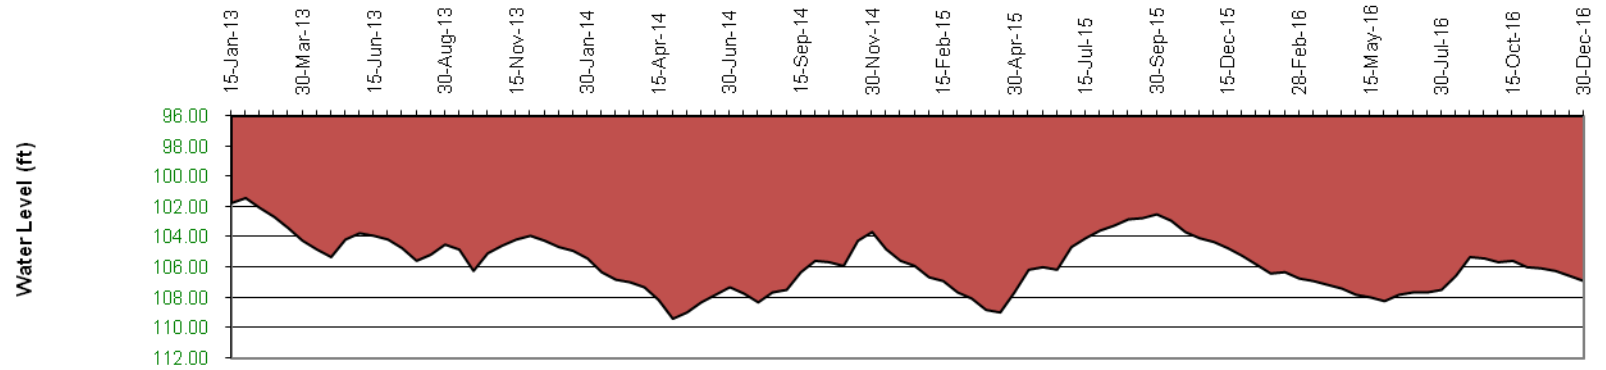

Static Water Level
Dist. Chapai Nawabganj, Upa. : Nachol, Union : Somaspur
Mou. : Ratipur, J.L. No. 47, Plot No. 359