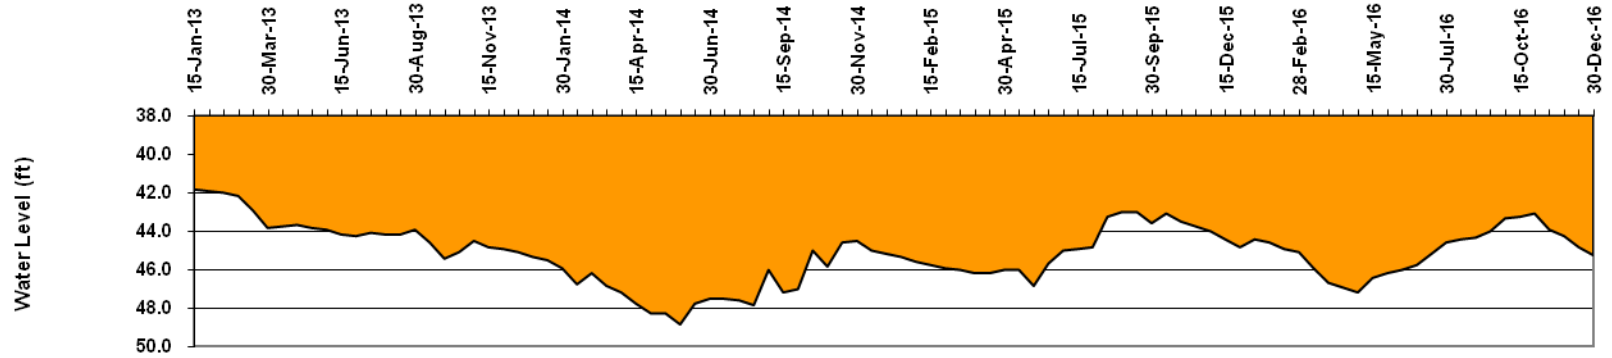

Static Water Level
 Dist. Rajshahi, Upa. : Paba, Union : Naohata
 Mou. : Santospur, J.L. No. 108, Plot No.-175

Yearly Static Water Level Fluctuation
 Dist. Rajshahi, Upa. : Tanore, Union : Kamargaon.
 Mou. : Haripur, J.L. No. 235, Plot No.211