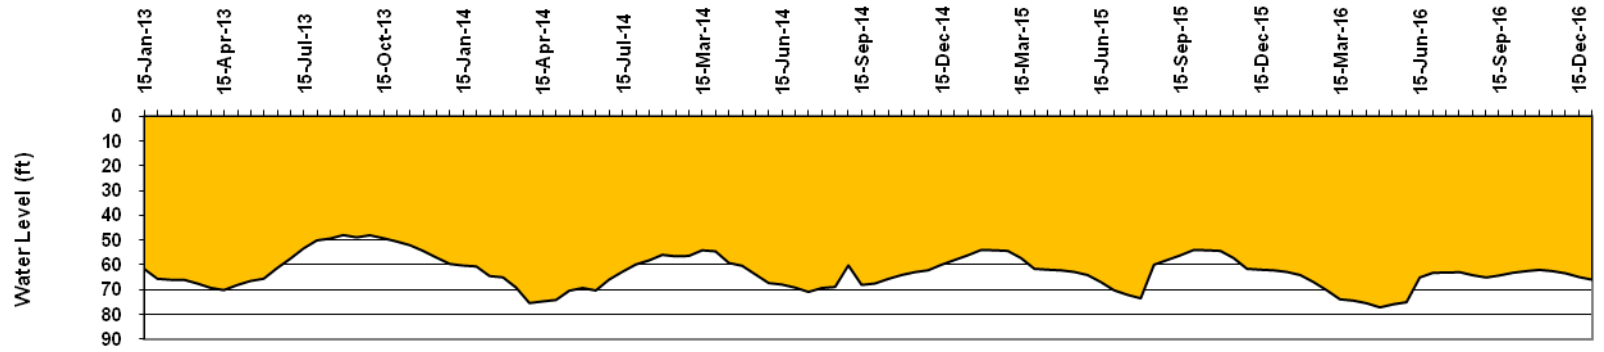

Yearly Static Water Level Fluctuation
Dist. Naogaon, Upa. : Porsha, Union : Nitpur
Mou. : Shovapur, J.L. No. 85, Plot No.145