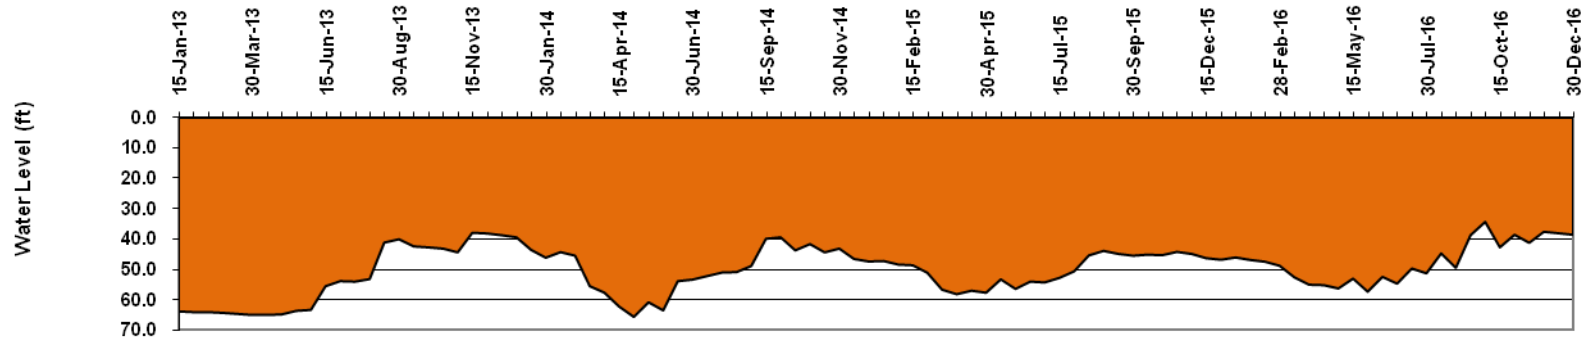

Static Water Level Fluctuation
Dist.-Chapai Nawabganj, Upa. : Chapai Nawabganj, Union :Jhilim
Mou. : Kamaitikor, J.L. No. 92, Plot No.312