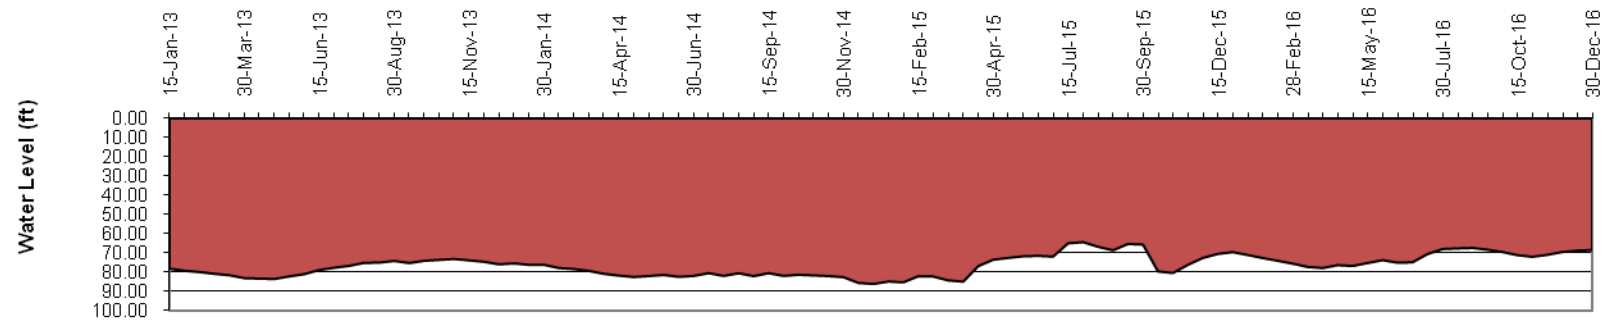

Yearly Static Water Level Fluctuation
Dist. Rajshahi, Upa. : Godagari, Union : Godagari
Mou. : Poromanondopur, J.L. No. 188, Plot No. 482