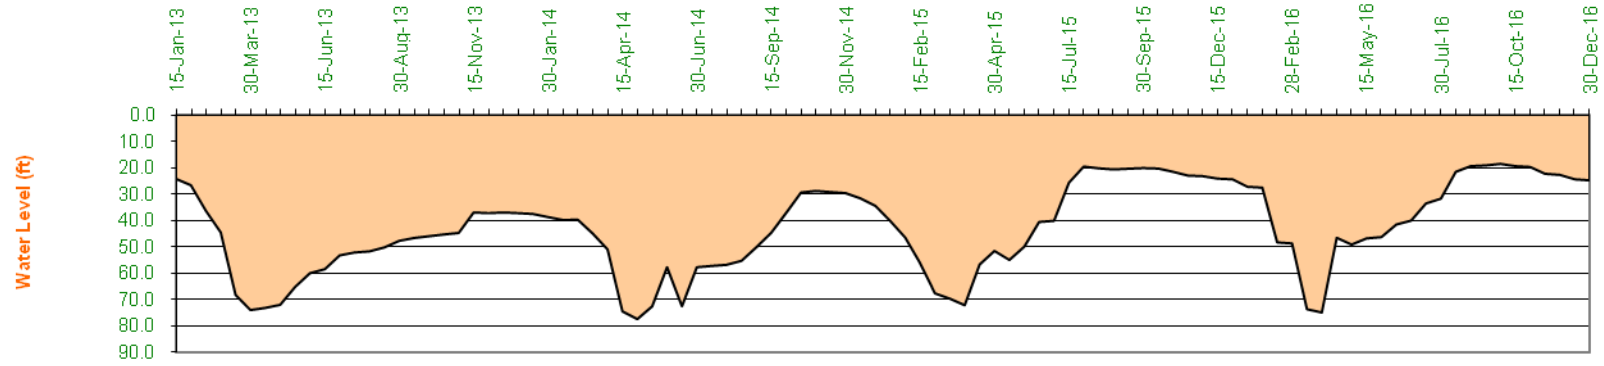

Static Water Level
Dist. Rajshahi, Upa. : Bagmara, Union : Auchpara
Mou. : Hathkhujipur, J.L. No. 28, Plot No. 372