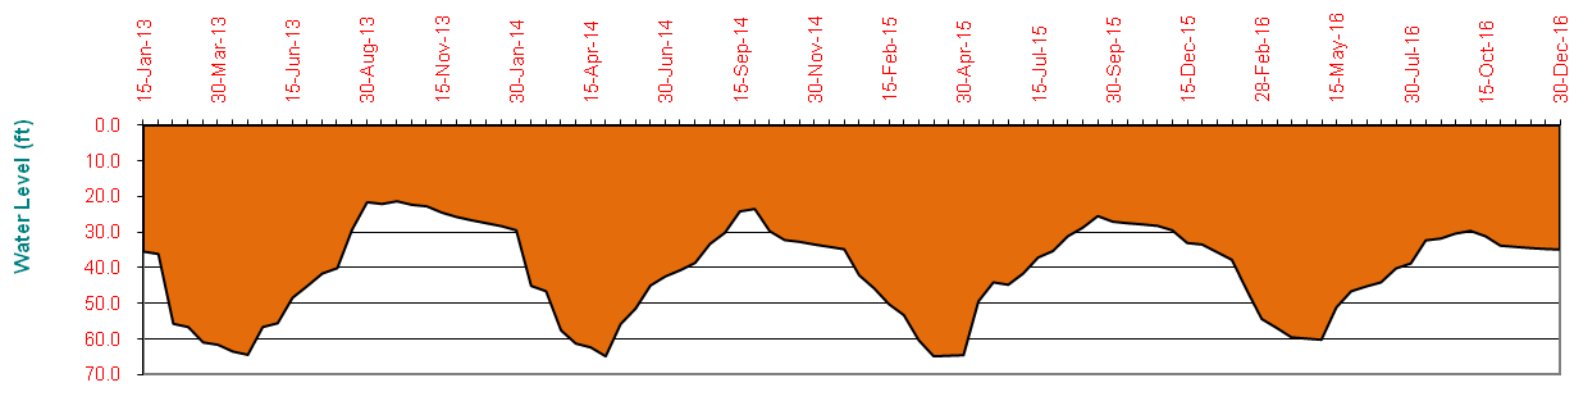

Static Water Level
Dist. Chapai Nawabganj, Upa. : Gomostapur, Union : Gomostapur
Mou. : Khairabad, J.L. No. 160, Plot No. 400/71

Static Water Level
Dist. Chapi Nawabganj. Upa. : Bholahat. Union : Gohalbari.
Mou. : Khale Alampur. J.L. No. 22, Plot No.823