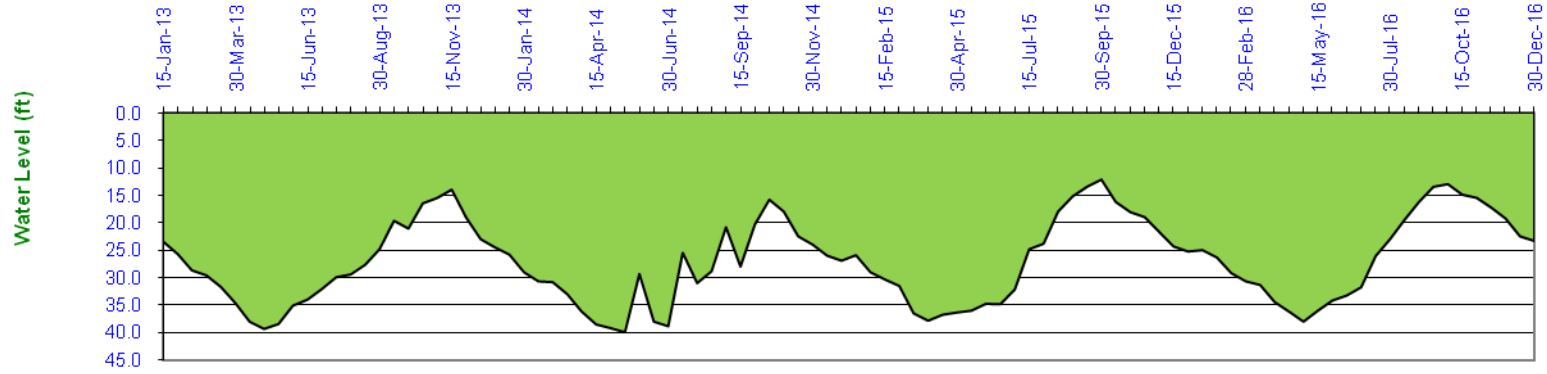

Static Water Level
 Dist. Rajshahi, Upa. : Paba, Union : Naohata
 Mou. : Santospur, J.L. No. 108, Plot No.-175

Yearly Static Water Level Fluctuation
 Dist. Rajshahi, Upa. : Tanore, Union : Kamargaon.
 Mou. : Haripur, J.L. No. 235, Plot No.211