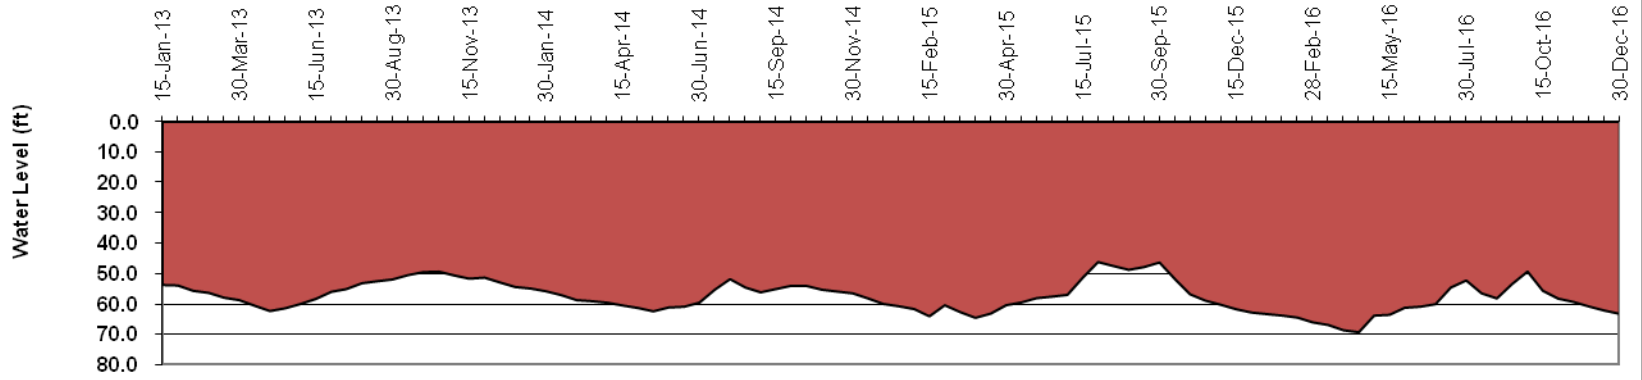

Yearly Static Water Level Fluctuation
Dist. Naogaon, Upa. : Shapahar, Union : Aihai,
Mou. : Rasulpur, J.L. No. 9, Plot No.804